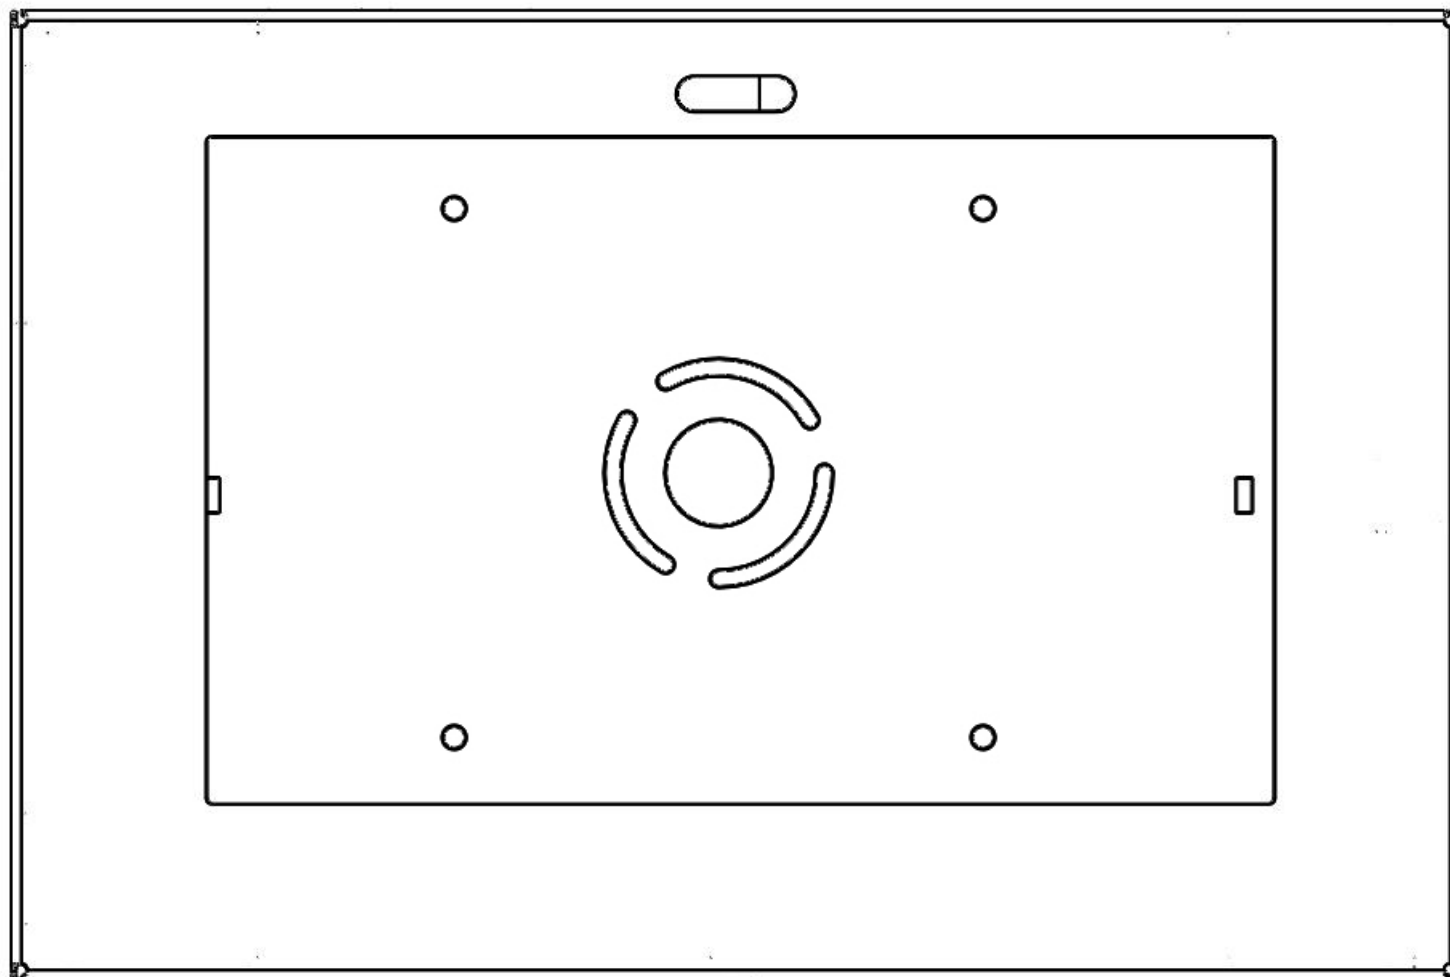

Enclosure Dimensions

- Length: 11.7 in (300 mm)
- Width: 7.9 in (200 mm)
- Thick: 0.81 in (20 mm)
- Weight 1.2 lbs.

Device Compatibility

- Galaxy Tab 1 10.1
- Galaxy Tab 2 10.1
- Galaxy Note 10.1

Enclosure Dimensions

- Length: 11.7 in (300 mm)
- Width: 9.05 in (230 mm)
- Thick: 0.81 in (20 mm)
- Weight 1.2 lbs.

Device Compatibility

- Galaxy Tab 3 10.1
- Galaxy Tab 4 10.1