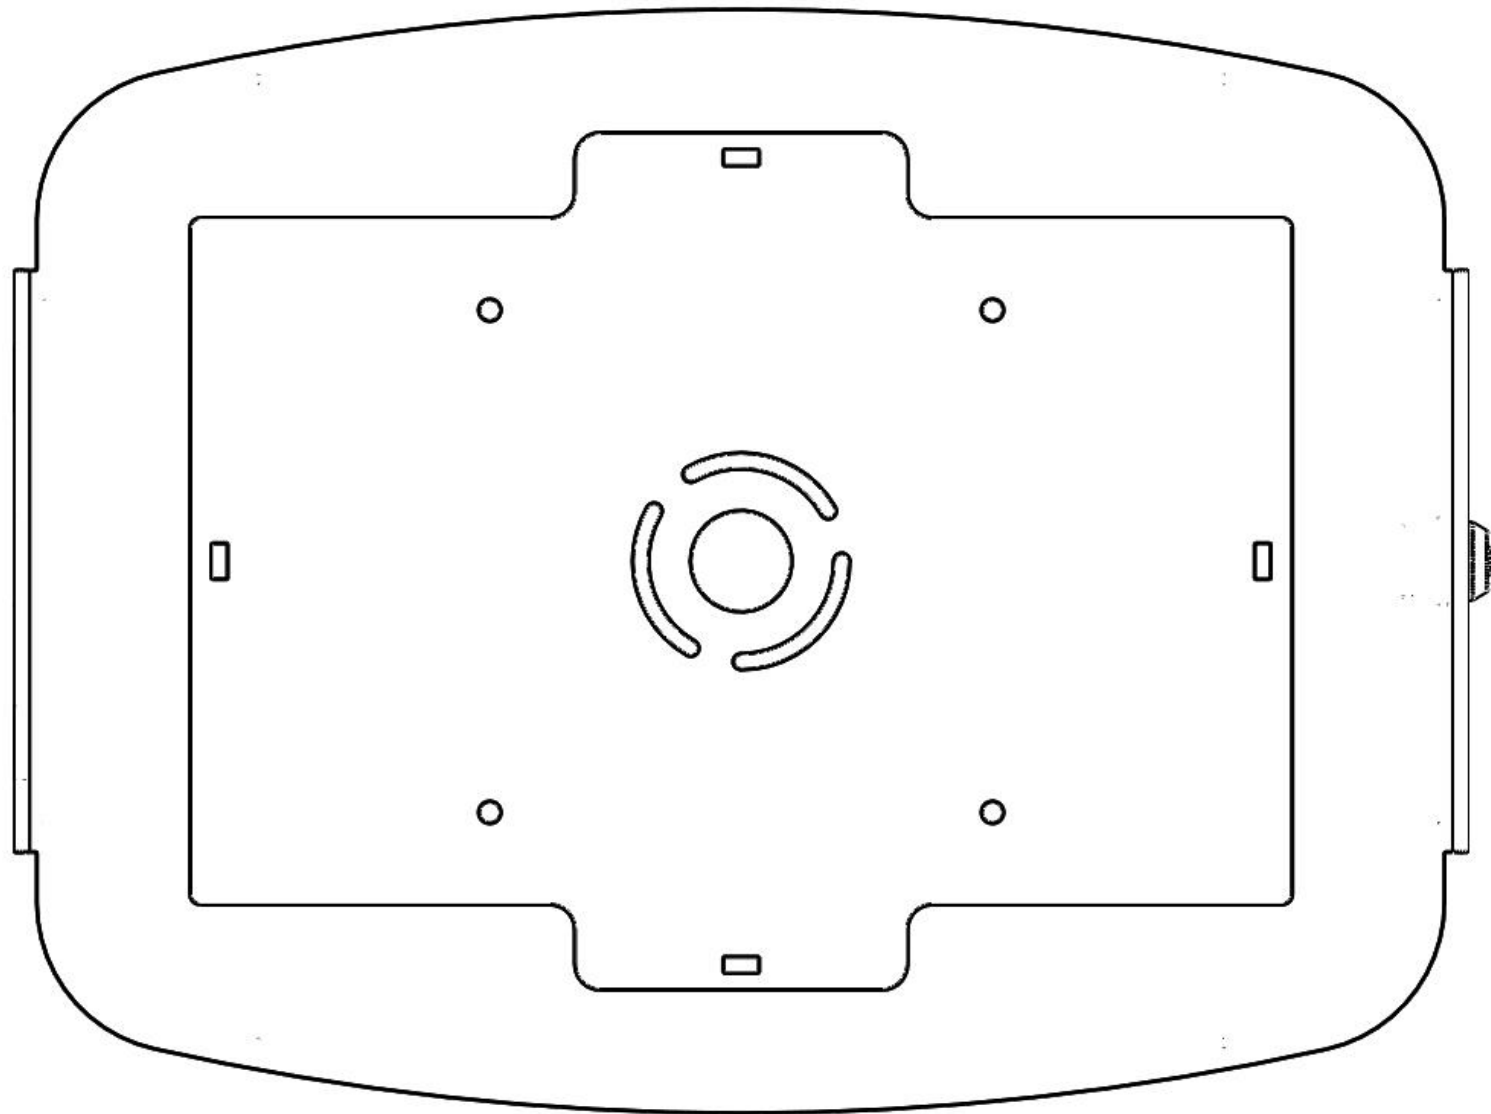

Enclosure Dimensions

- Length: 11.7 in (300 mm)
- Width: 9.05 in (230 mm)
- Thick: 0.81 in (20 mm)
- Weight 1.2 lbs.

Device Compatibility

- Galaxy Tab 1 10.1
- Galaxy Tab 2 10.1
- Galaxy Tab 3 10.1
- Galaxy Tab 4 10.1
- Galaxy Note 10.1

Enclosure Dimensions

- Length: 10.24 in (260 mm)
- Width: 6.34 in (161 mm)
- Thick: 0.87 in (22 mm)
- Weight 1.2 lbs.

Device Compatibility

- Galaxy Tab 3 8.0
- Galaxy Tab 4 8.0

Enclosure Dimensions

- Length: 8.70 in (221 mm)
- Width: 5.83 in (148 mm)
- Thick: 0.87 in (22 mm)
- Weight 1.2 lbs.

Device Compatibility

- Galaxy Tab 3 7.0
- Galaxy Tab 4 7.0

Enclosure Dimensions

- Length: 11.7 in (300 mm)
- Width: 9.05 in (230 mm)
- Thick: 0.81 in (20 mm)
- Weight 1.2 lbs.

Device Compatibility

- Galaxy Tab S 10.5

Enclosure Dimensions

- Length: 10.24 in (260 mm)
- Width: 6.34 in (161 mm)
- Thick: 0.87 in (22 mm)
- Weight 1.2 lbs.

Device Compatibility

- Galaxy Tab S 8.4