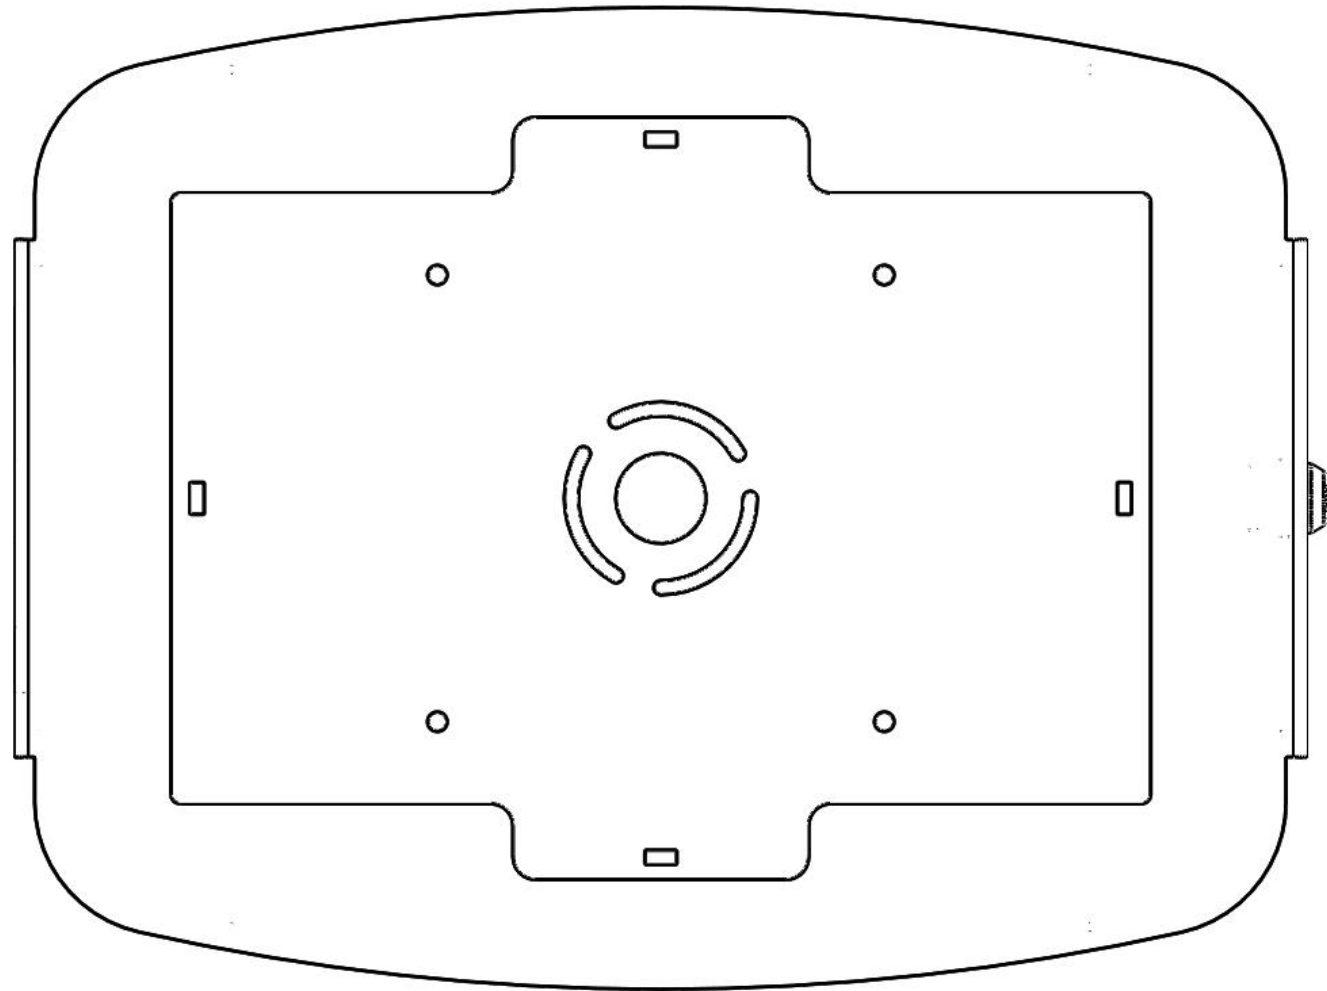

Enclosure Dimensions

- Length: 11.7 in (300 mm)
- Width: 9.05 in (230 mm)
- Thick: 0.81 in (20 mm)
- Weight 1.2 lbs.

Device Compatibility

- Surface 2
- Surface Pro 1
- Surface Pro 2

Enclosure Dimensions

- Length: 12.0 in (304.8 mm)
- Width: 9.0 in (228.6 mm)
- Thick: 0.87 in (22 mm)
- Weight 1.2 lbs.

Device Compatibility

- Surface 3

Enclosure Dimensions

- Length: 12.99 in (330 mm)
- Width: 9.45 in (230 mm)
- Thick: 0.78 in (20 mm)
- Weight 1.5 lbs.

Device Compatibility

- Surface Pro 3