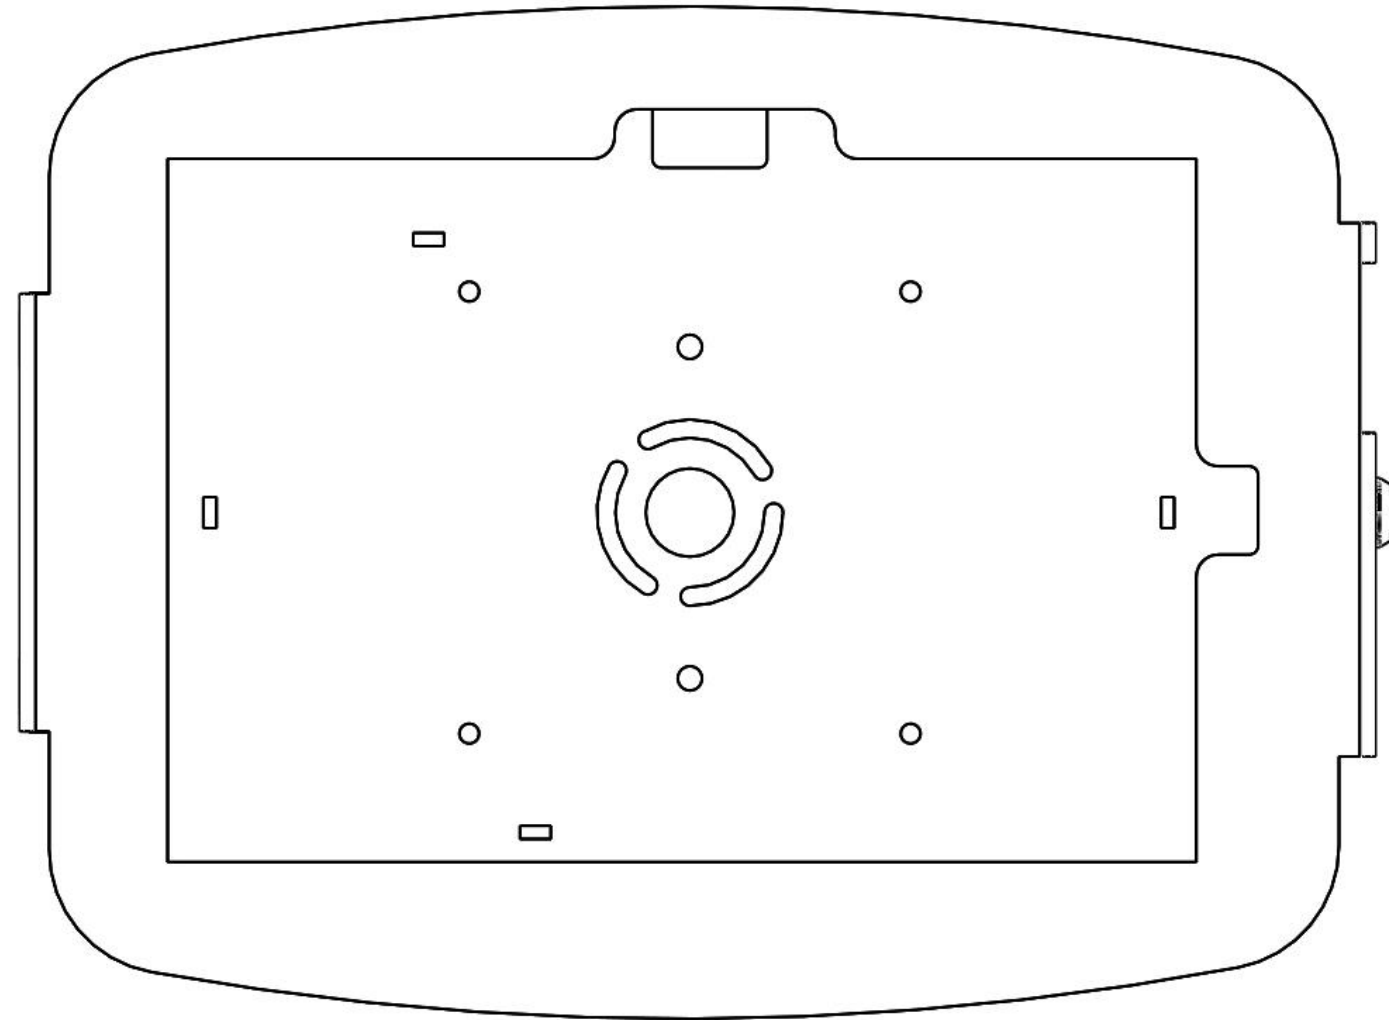

Enclosure Dimensions

- Length: 11.7 in (300 mm)
- Width: 9.05 in (230 mm)
- Thick: 0.81 in (20 mm)
- Weight 1.2 lbs.

Device Compatibility

- Surface 2
- Surface Pro 1
- Surface Pro 2

Enclosure Dimensions

- Length: 12.0 in (304.8 mm)
- Width: 9.0 in (228.6 mm)
- Thick: 0.87 in (22 mm)
- Weight 1.2 lbs.

Device Compatibility

- Surface 3

Enclosure Dimensions

- Length: 12.99 in (330 mm)
- Width: 9.45 in (230 mm)
- Thick: 0.78 in (20 mm)
- Weight 1.5 lbs.

Device Compatibility

- Surface Pro 3