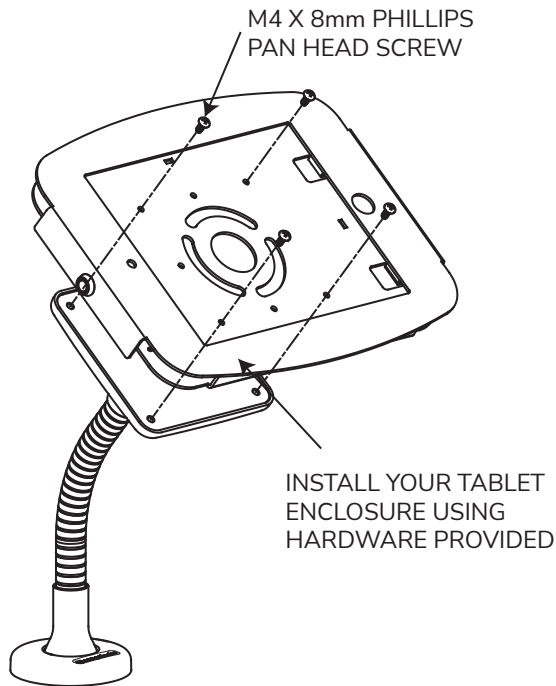

# Mounting Options

1

2

3

4

COUNTER

WALL MOUNT

ASSEMBLY COMPLETE

ASSEMBLY COMPLETE

IN THE BOX

Mounting Plate Cover

100mm Plate Cover

Right Angle Mounting Bracket

Hardware Kit

Mounting Bracket

100mm Bracket

Flex Arm

ACCESSORIES

Adhesive Base

1

FOLLOW STAND  
MOUNTING  
INSTRUCTIONS

or

2

3