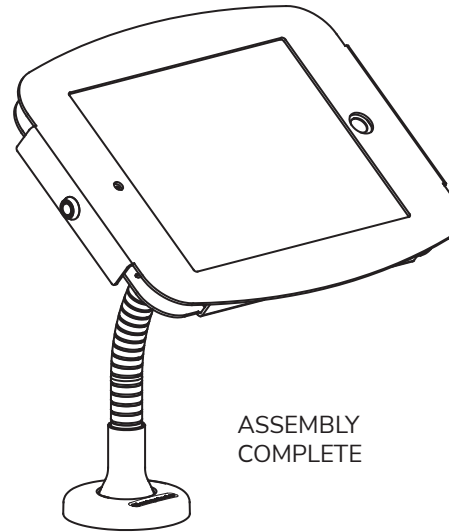

# Mounting Options

1

2

3

4

COUNTER

WALL MOUNT

ASSEMBLY COMPLETE

ASSEMBLY COMPLETE

IN THE BOX

Mounting Plate Cover

100mm Plate Cover

Right Angle Mounting Bracket

Hardware Kit

Mounting Bracket

100mm Bracket

Flex Arm

ACCESSORIES

Adhesive Base

1

FOLLOW STAND  
MOUNTING  
INSTRUCTIONS

or

2

3