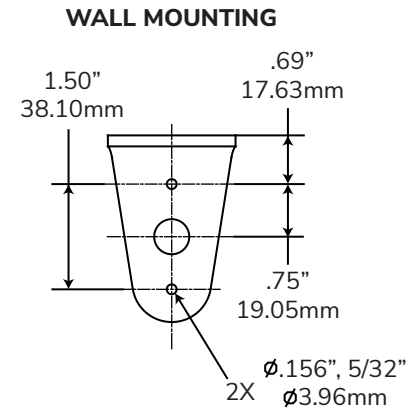

Mounting Options