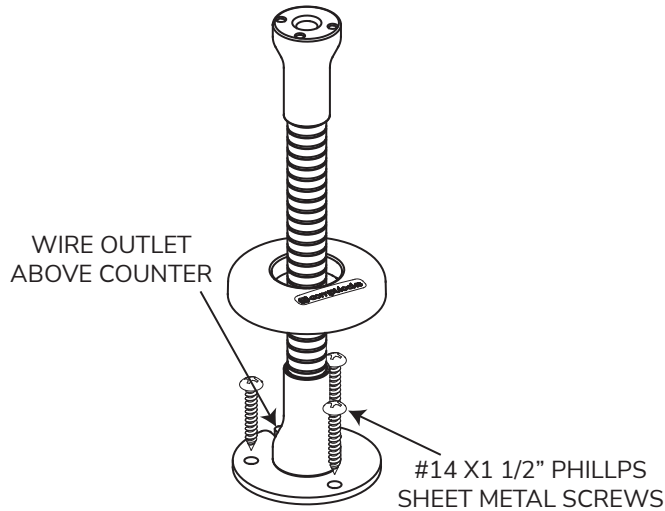

# Mounting Options

1

2

3

4

COUNTER

WALL MOUNT

ASSEMBLY COMPLETE

ASSEMBLY COMPLETE

IN THE BOX

Mounting Plate Cover

100mm Plate Cover

Right Angle Mounting Bracket

Hardware Kit

Mounting Bracket

100mm Bracket

Flex Arm

ACCESSORIES

Adhesive Base

1

FOLLOW STAND  
MOUNTING  
INSTRUCTIONS

or

2

3