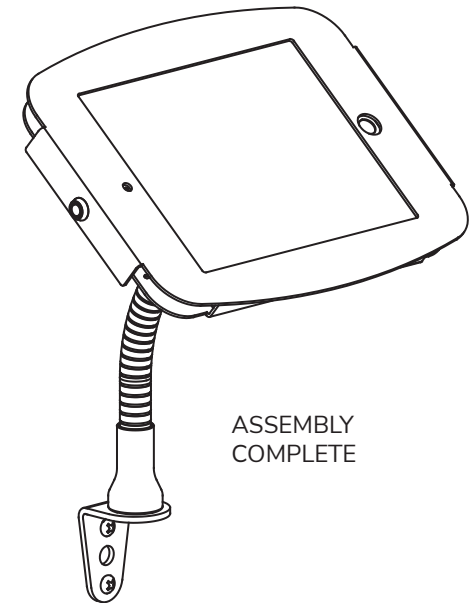

# Mounting Options

1

2

3

4

COUNTER

WALL MOUNT

ASSEMBLY COMPLETE

ASSEMBLY COMPLETE

IN THE BOX

Mounting Plate Cover

100mm Plate Cover

Right Angle Mounting Bracket

Hardware Kit

Mounting Bracket

100mm Bracket

Flex Arm

ACCESSORIES

Adhesive Base

1

FOLLOW STAND  
MOUNTING  
INSTRUCTIONS

or

2

3