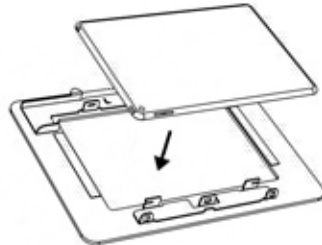

1

FOLLOW STAND
MOUNTING
INSTRUCTIONS

or

2

3

4

5

6

7

8

9

10