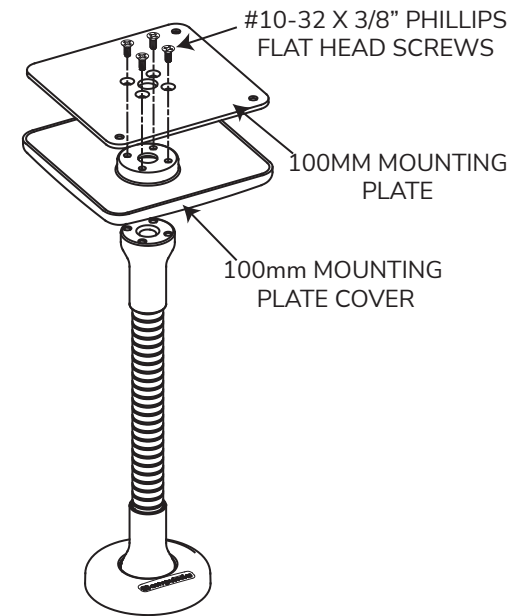

# Mounting Options

1

2

3

4

COUNTER

WALL MOUNT

ASSEMBLY COMPLETE

ASSEMBLY COMPLETE

IN THE BOX

Mounting Plate Cover

100mm Plate Cover

Right Angle Mounting Bracket

Hardware Kit

Mounting Bracket

100mm Bracket

Flex Arm

ACCESSORIES

Adhesive Base

1

FOLLOW STAND  
MOUNTING  
INSTRUCTIONS

or

2

3