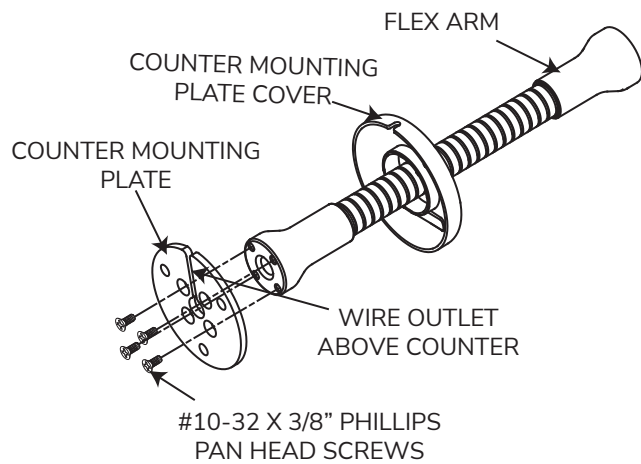

# Mounting Options

1

2

3

4

COUNTER

WALL MOUNT

ASSEMBLY COMPLETE

ASSEMBLY COMPLETE

IN THE BOX

Mounting Plate Cover

100mm Plate Cover

Right Angle Mounting Bracket

Hardware Kit

Mounting Bracket

100mm Bracket

Flex Arm

ACCESSORIES

Adhesive Base

1

FOLLOW STAND  
MOUNTING  
INSTRUCTIONS

or

2

3