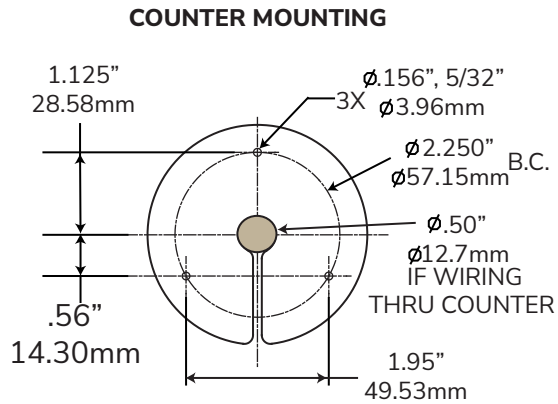

Mounting Options